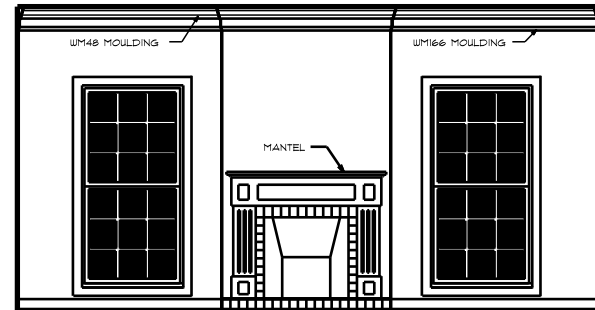

KITCHEN

SCALE : 3/8" = 1'0"

MASTER BATH

SCALE : 3/8" = 1'0"

BATH #1

SCALE : 3/8" = 1'0"

BATH #2

SCALE : 3/8" = 1'0"

BATH #3

SCALE : 3/8" = 1'0"

LAUNDRY

SCALE : 3/8" = 1'0"

GREAT ROOM

SCALE : 3/8" = 1'0"

STAIR CASE

SCALE : 3/8" = 1'0"