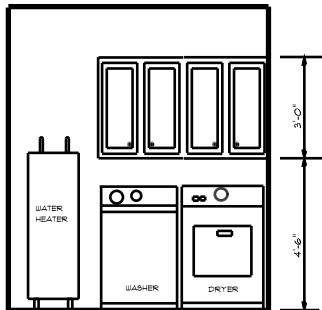

LAUNDRY

SCALE : 3/8" = 1'0"