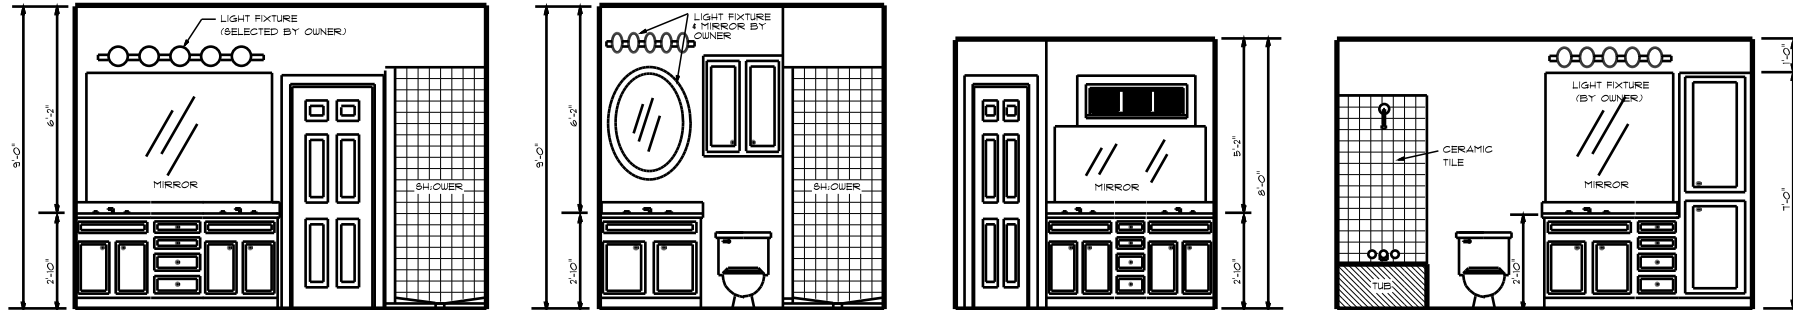

KITCHEN

SCALE : 3/8" = 1'0"

MASTER BATH

SCALE : 3/8" = 1'0"

BATH #1

SCALE : 3/8" = 1'0"

BATH #2

SCALE : 3/8" = 1'0"

BATH #3

SCALE : 3/8" = 1'0"

LAUNDRY

SCALE : 3/8" = 1'0"

GREAT ROOM

SCALE : 3/8" = 1'0"

STAIR CASE

SCALE : 3/8" = 1'0"